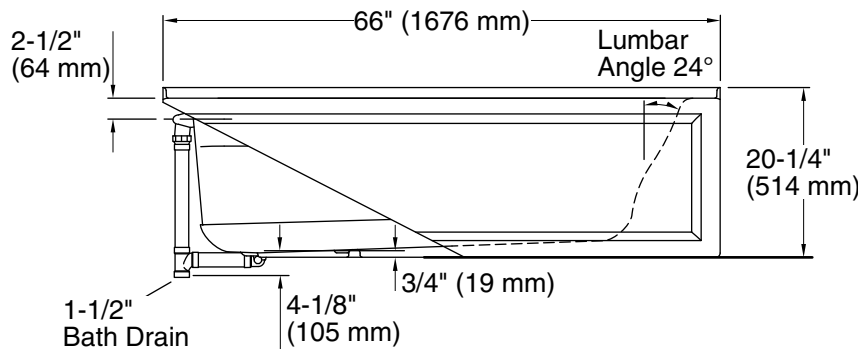

Required Electrical Service

One circuit required, protected with Class A Ground-Fault Circuit-Interrupter (GFCI). Outside North America, this device may be known as a Residual Current Device (RCD).

Heated Surface: 120 V, 15 A, 60 Hz

Technical Information

All product dimensions are nominal.

Installation: Three-wall alcove

Drain location: Left

Basin area, bottom: 50-3/8" x 19-5/8" (1280 mm x 498 mm)

Basin area, top: 57-5/16" x 24-1/16" (1456 mm x 611 mm)

Weight: 90 lbs (40.8 kg)

Minimum floor load: 45.4 lbs/ft² (221.7 kg/m²)

Water depth: 15-5/16" (389 mm)

Water capacity: 66 gal (249.8 L)

Electrical component rating: Heated Surface: 120 V, 0.5 A, 60 Hz, 65 W

Minimum flat for door: 2-3/16" (55 mm)

Notes

Measure your actual product for rough-in details.

Install this product according to the installation instructions.

The hot water supply should be 70% of the capacity of the bath or greater. Installations will vary.

ADA compliant when installed to the specific requirements of these regulations.