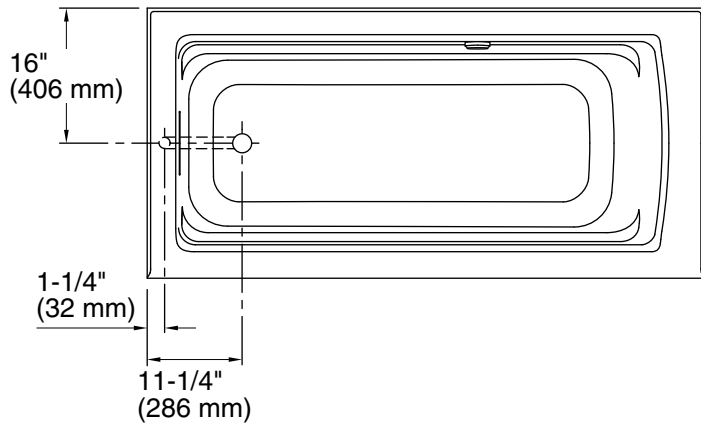

No change in measurements if connected with drain illustrated. (K-7272)