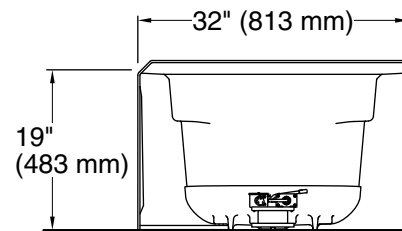

Required Electrical Service

One circuit required, protected with Class A Ground-Fault Circuit-Interrupter (GFCI). Outside North America, this device may be known as a Residual Current Device (RCD).

Heated Surface: 120 V, 15 A, 60 Hz

Technical Information

All product dimensions are nominal.

Installation: Three-wall alcove

Drain location: Left

Basin area, bottom: 50-3/8" x 19-5/8" (1280 mm x 498 mm)

Basin area, top: 57-5/16" x 24-1/16" (1456 mm x 611 mm)

Weight: 90 lbs (40.8 kg)

Minimum floor load: 45.4 lbs/ft² (221.7 kg/m²)

Water depth: 15-5/16" (389 mm)

Water capacity: 66 gal (249.8 L)

Electrical component rating: Heated Surface: 120 V, 0.5 A, 60 Hz, 65 W

Minimum flat for door: 2-3/16" (55 mm)

Notes

Measure your actual product for rough-in details.

Install this product according to the installation instructions.

The hot water supply should be 70% of the capacity of the bath or greater. Installations will vary.

ADA compliant when installed to the specific requirements of these regulations.