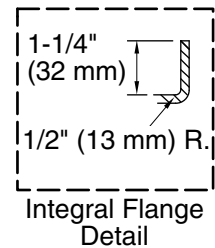

Required Electrical Service

One circuit required, protected with Class A Ground-Fault Circuit-Interrupter (GFCI). Outside North America, this device may be known as a Residual Current Device (RCD).

Heated Surface: 120 V, 15 A, 60 Hz

Technical Information

All product dimensions are nominal.

Installation: Three-wall alcove

Drain location: Left

Basin area, bottom: 50-3/8" x 19-5/8" (1280 mm x 498 mm)

Basin area, top: 57-5/16" x 24-1/16" (1456 mm x 611 mm)

Weight: 90 lbs (40.8 kg)

Minimum floor load: 45.4 lbs/ft² (221.7 kg/m²)

Water depth: 15-5/16" (389 mm)

Water capacity: 66 gal (249.8 L)

Electrical component rating: Heated Surface: 120 V, 0.5 A, 60 Hz, 65 W

Minimum flat for door: 2-3/16" (55 mm)

Notes

Measure your actual product for rough-in details.

Install this product according to the installation instructions.

The hot water supply should be 70% of the capacity of the bath or greater. Installations will vary.

ADA compliant when installed to the specific requirements of these regulations.